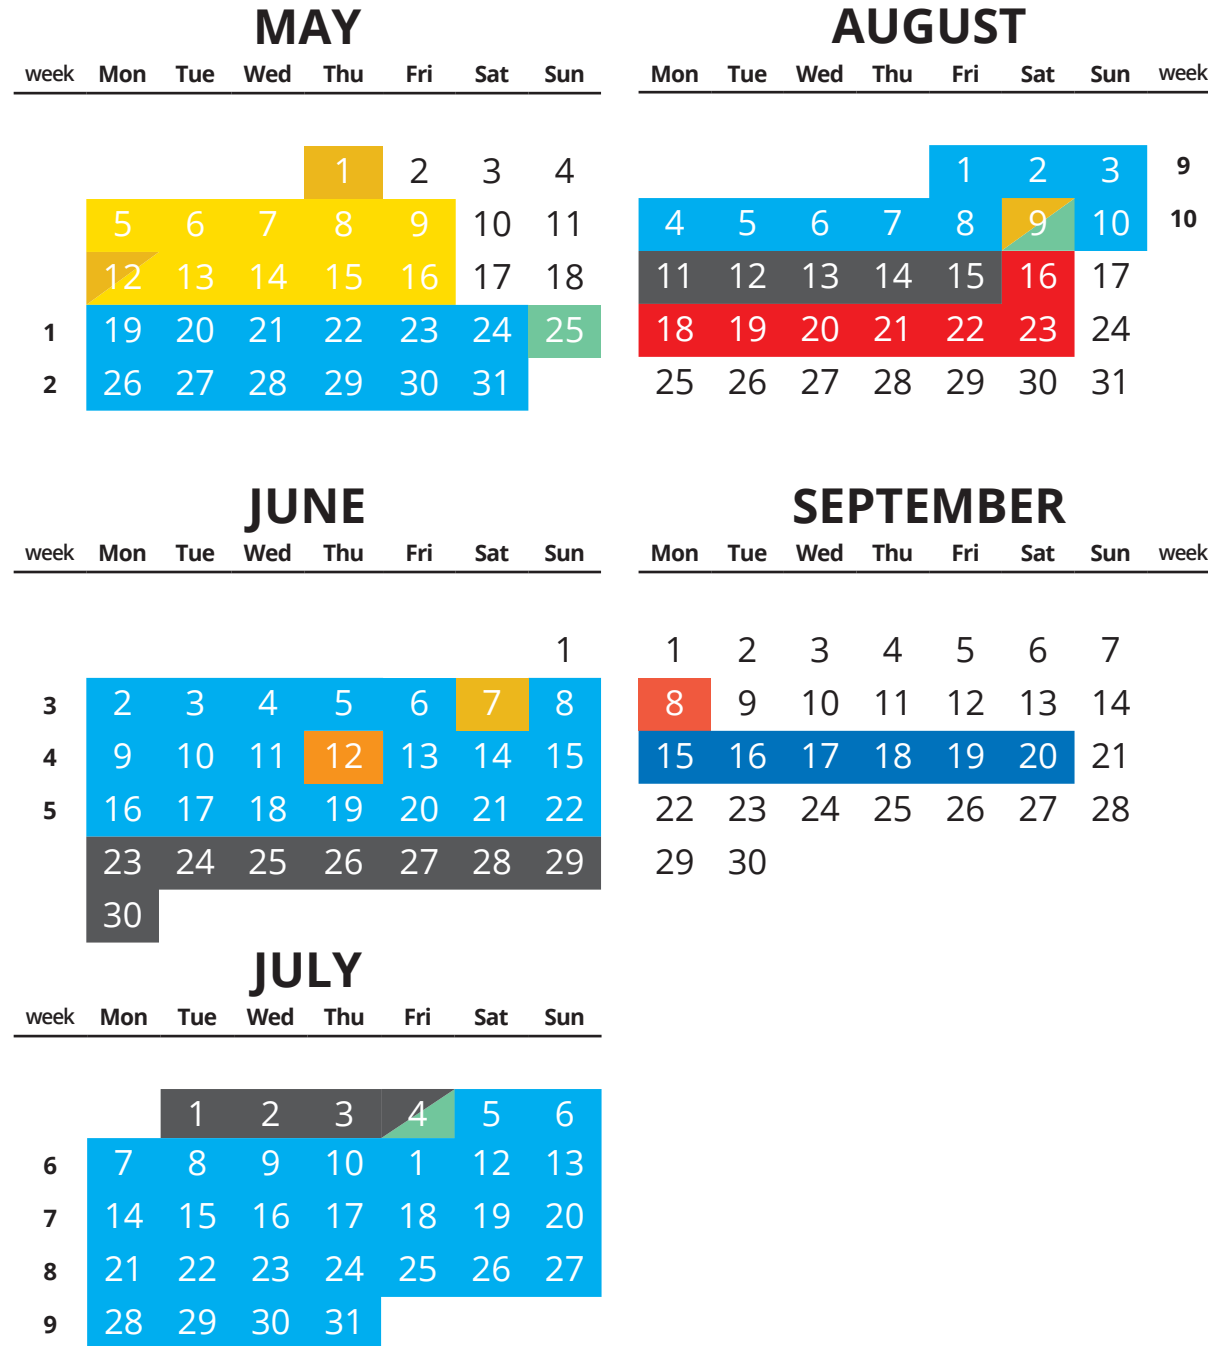

April 2025

- SAT 12 Last Date to Withdraw in eStudent
- MON 14-FRI 18 Study Vacation
- FRI 18 Public Holiday: Good Friday
- SAT 19-FRI 25 Exam Period
- FRI 25 Trimester 1S ends

May 2025

- THU 1 Public Holiday: Labour Day
- MON 12 Results Published
- MON 12 Public Holiday: Vesak Day
- MON 19-SAT 24 Deferred & Supplementary Exams (subject to change)

IMPORTANT DATES TR2

April

MON 28 Credit/Course Transfer/
Return to Study
Applications close

May 2025

THU 1 Public Holiday: Labour Day
MON 12 Public Holiday: Vesak Day
MON 5-FRI 16 Orientation
MON 19 Trimester 2 begins
SUN 25 Enrolments close

June 2025

SAT 7 Public Holiday: Hari Raya Haji
THU 12 Census Date
MON 23-MON 30 Study Week

July 2025

TUES 1-FRI 4 Study Week
FRI 4 Last Withdrawal without
Academic Penalty

August 2025

SAT 9 Public Holiday: National Day
SAT 9 Last Date to Withdraw in eStudent
MON 11-FRI 15 Study Vacation
SAT 16-SAT 23 Exam Period
SAT 23 Trimester 2 ends

September 2025

MON 1-FRI 12 Orientation
MON 15 Trimester 3 begins
SUN 21 Enrolments close

October 2025

THU 9 Census Date
MON 20 Public Holiday: Deepavali
MON 20-FRI 24 Study Week
FRI 24 Last Withdrawal without
Academic Penalty